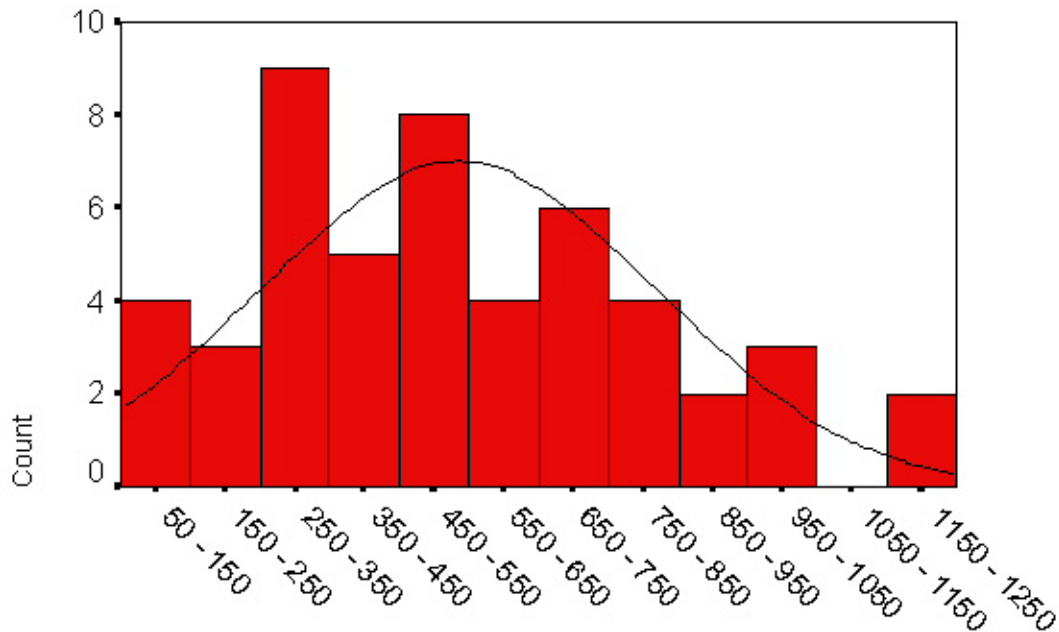

VIOLRA90

1990 VIOLENT CRIME RATE PER 100K

VIOLENT CRIME RATE 1990 PER 100K POP